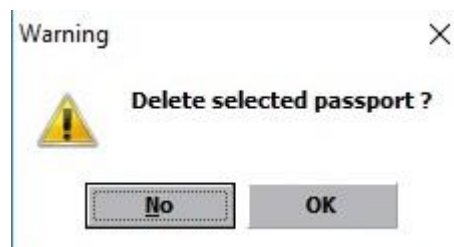

For more Information and Inquiries Please Contact

Turkey

Main Office Çekmeköy 34782 İstanbul, Turkey

+90 216 641 11 16

+90 541 978 40 44

Egypt

31 El Naser Street, New Maddi, Cairo, Egypt

+20 2 2517 4579 +20 2 2517 4578

+20 10 1212 1146 +20 10 1212 2321