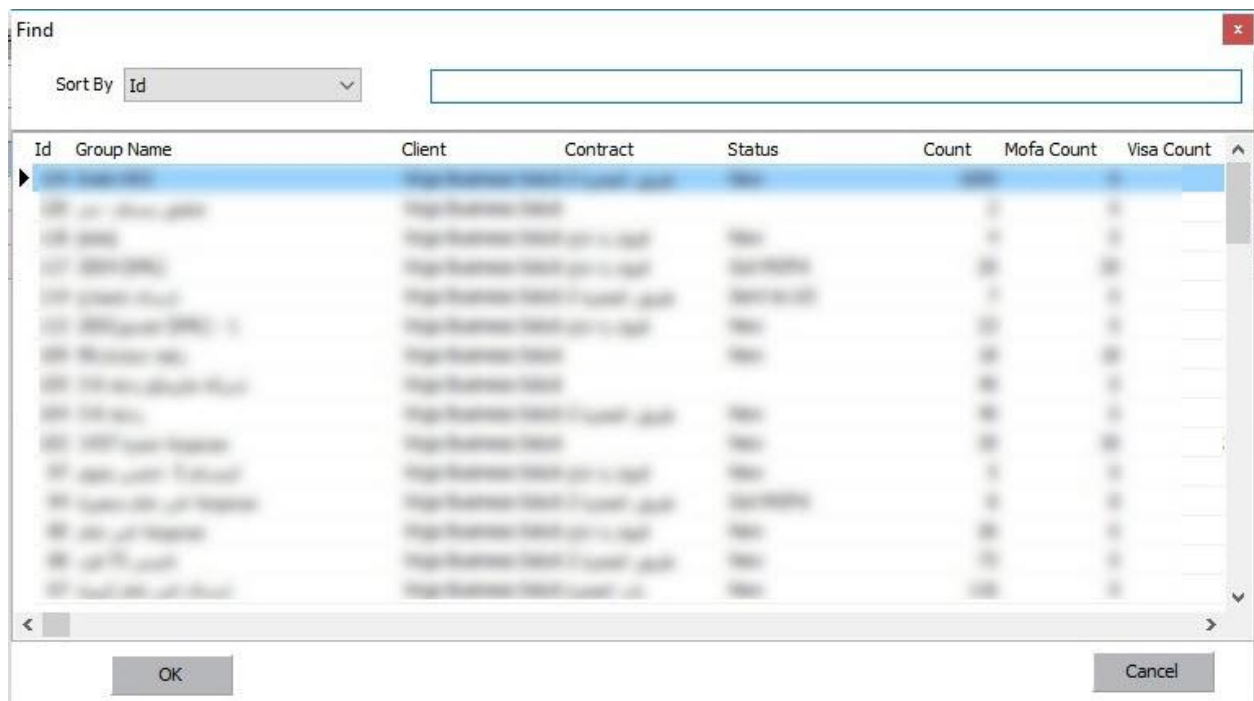

Delete group

Enter group window and search for the group you want to delete through Find button

Click Delete button in bottom

Confirm message will show

“Selected group will be deleted and you will not able to restore it. Are you sure?”