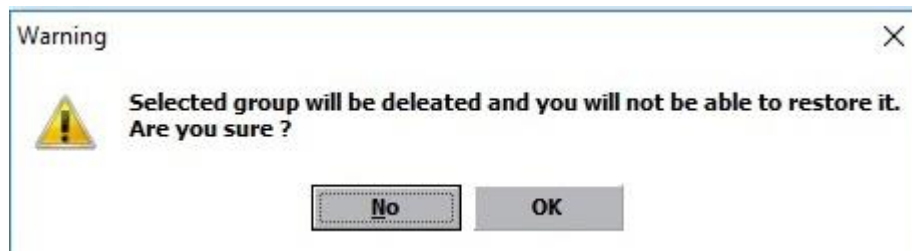

Delete group

Enter group window and search for the group you want to delete through Find button

Click Delete button in bottom

Confirm message will show

“Selected group will be deleted and you will not able to restore it. Are you sure?”