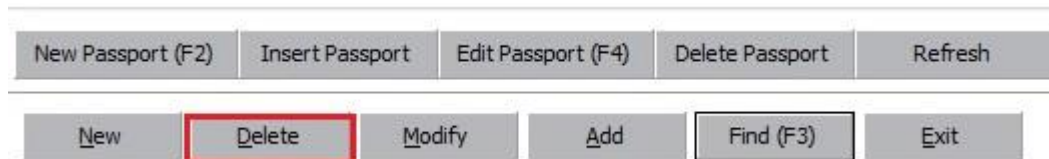

Delete group

Enter group window and search for the group you want to delete through Find button

Click Delete button in bottom

Confirm message will show

“Selected group will be deleted and you will not able to restore it. Are you sure?”